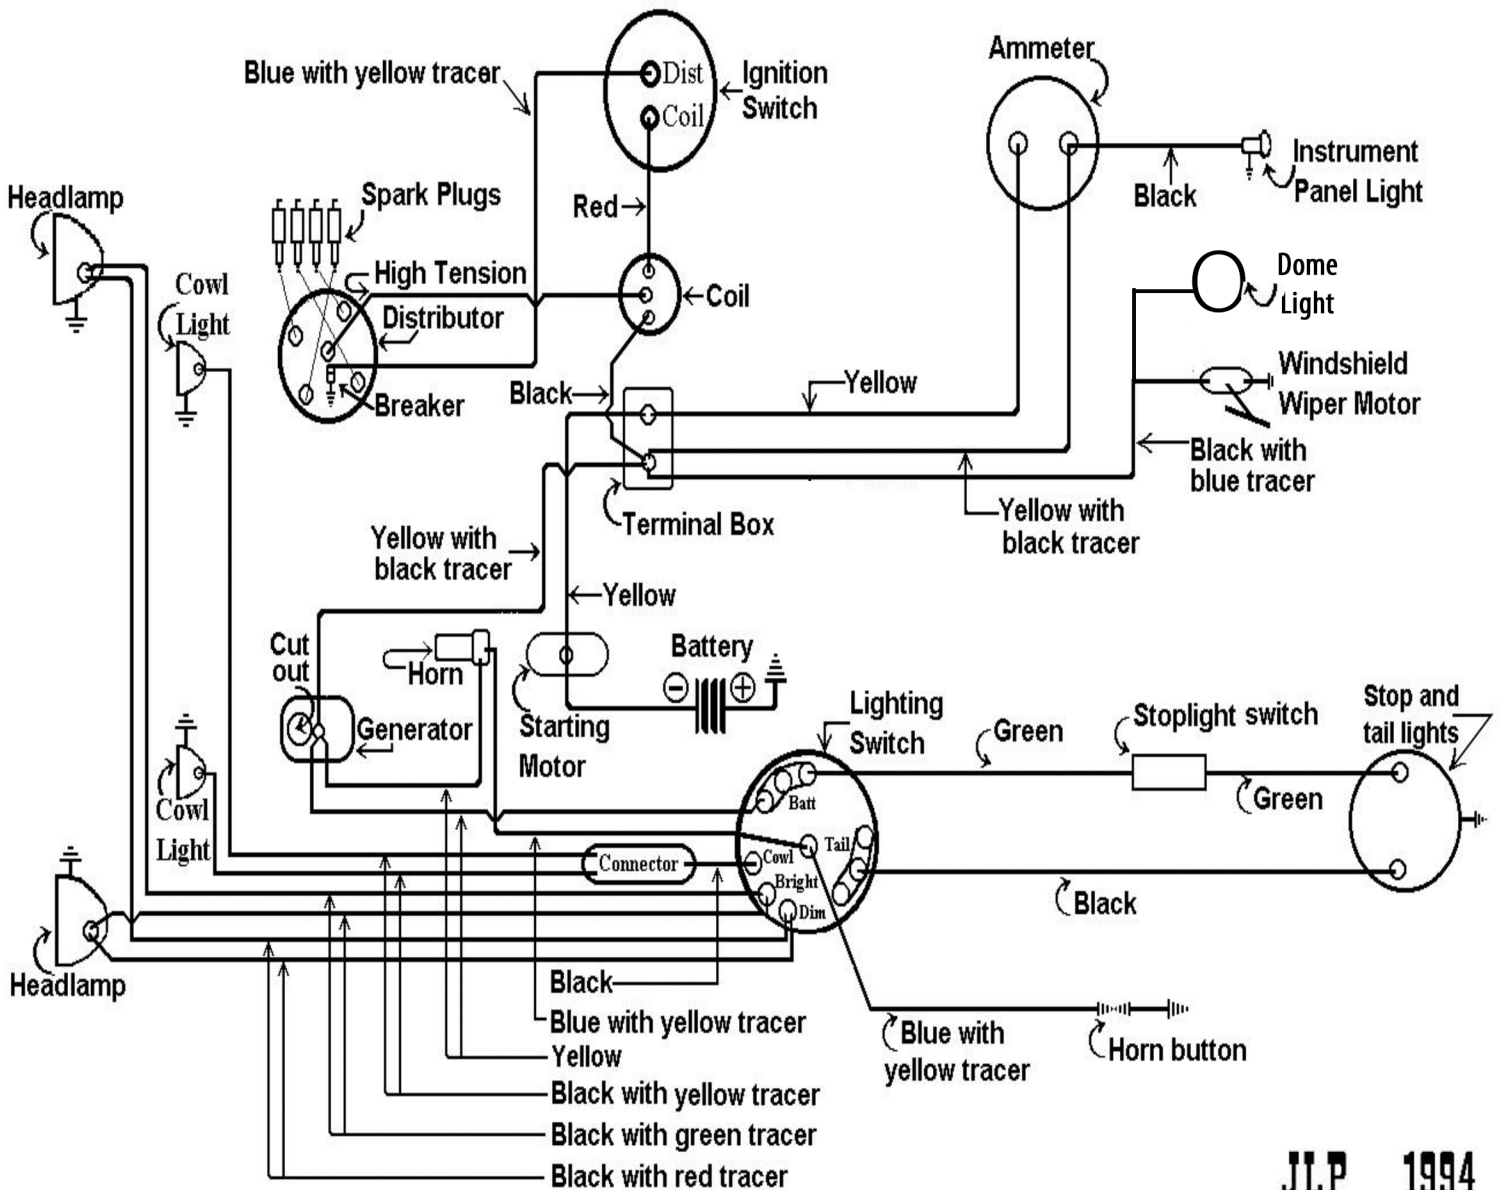

Ford Model A

Wiring Diagram

1929 - 1931 With Cowl Lights

JLP 1994
PARCELLUZZI

Revised 03/31/22